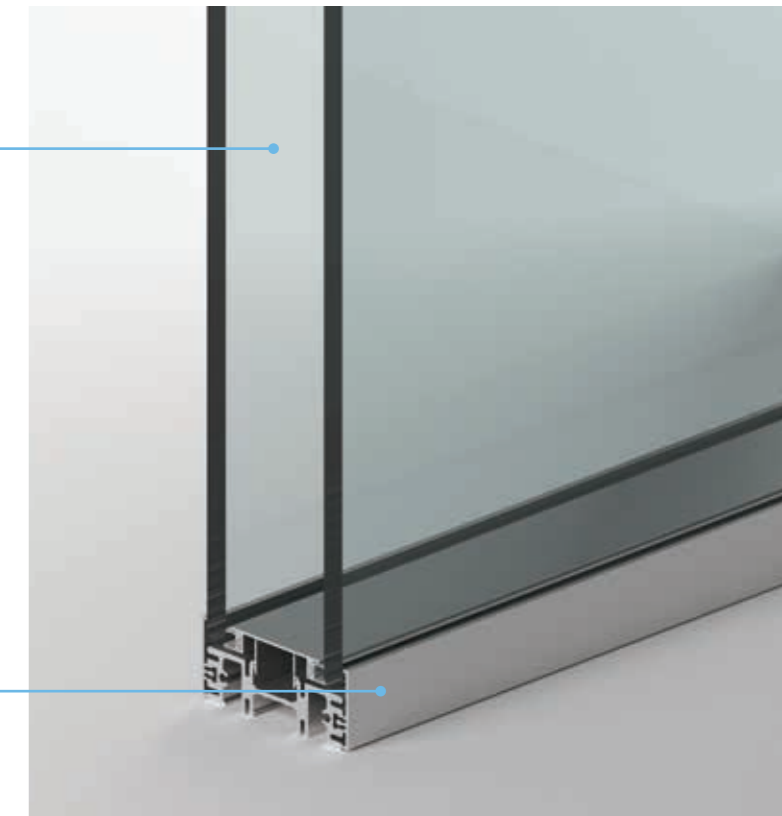

SEZIONI VERTICALI

Vertical Sections / Vertikalschnitte / Sections verticales / Secciones verticales

FINITURE

Finishes / Ausführungen / Finitions / Acabados

profilo

PROFILE
PROFIL
PROFIL
PERFIL

aluminium

AO ANODIZED

AL GLOSSY BRUSHED ALUMINIUM

BI WHITE PAINTED

NE BLACK PAINTED

AS ALUMINIUM SILK FINISH

finitura pannello / porte

FINISHING PANELS / DOORS
PANELE/TÜREN AUSFÜHRUNG
FINITION PANNEAUX / PORTES
ACABADO TABLEROS / PUERTAS

glass

V00 TRANSPARENT GLASS

V0C FROSTED GLASS

VFM SMOKED GLASS

V0B SILK-SCREEN PRINTED
CLEAR GLASS

VTX0 EXTRA CLEAR
TRANSPARENT GLASS

melamine

MBI WHITE

MGT ICE GREY

MTR DOVE

MCE CONCRETE

MOB LIGHT ELM

MRO OAK

MNT AMERICAN WALNUT

MRC TOBACCO OAK

MOL ELM

lacquered

LAW1/LLW1

LAR1/LLR1 RAL 3020

LATR/LLTR

LA10/LL10 RAL 1019

LAG2/LLG2 RAL 7038

LAG3/LLG3 RAL 7012

LAG1/LLG1 RAL 7039

LAG5/LLG5 RAL 7009

LANE/LLNE RAL 9011